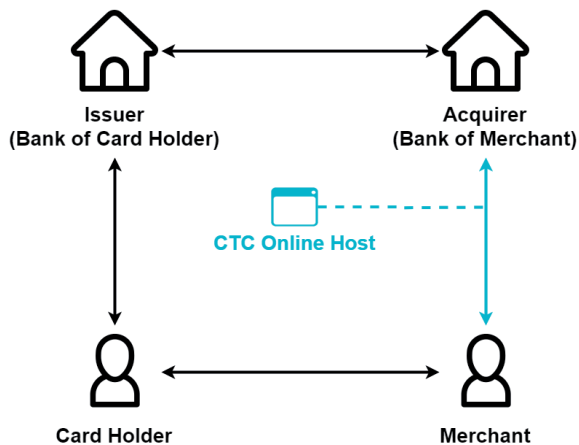

Online Platform Based Testing

CETECOM ADVANCED ONLINE PLATFORM BASED TESTING – YOUR TOOL FOR MOST FLEXIBLE VALIDATION POSSIBILITIES

- remote access at any time (24/7)
- **cetecom advanced** support in all upcoming events during testing
- test during product development state, before delivery to the laboratory
- keep your easy access to our product during test execution

CETECOM ADVANCED ONLINE HOST EXAMPLE – GERMAN BANKING INDUSTRY

cetecom advanced experts can setup a test environment tailored to the customer's product. The customer perform debug tests before he reaches out to the classic laboratory testing. The tests are executed via an online platform that presents the technical communication details for analysis and validation.

- **cetecom advanced** Online Host simulates a virtual Bank within GBIC test bench system
- **cetecom advanced** Online Host enables web based connected communication with ATM system on customer premises
- Customer benefits from real-time test results
- **cetecom advanced** Online Host will be continually extended with new functions